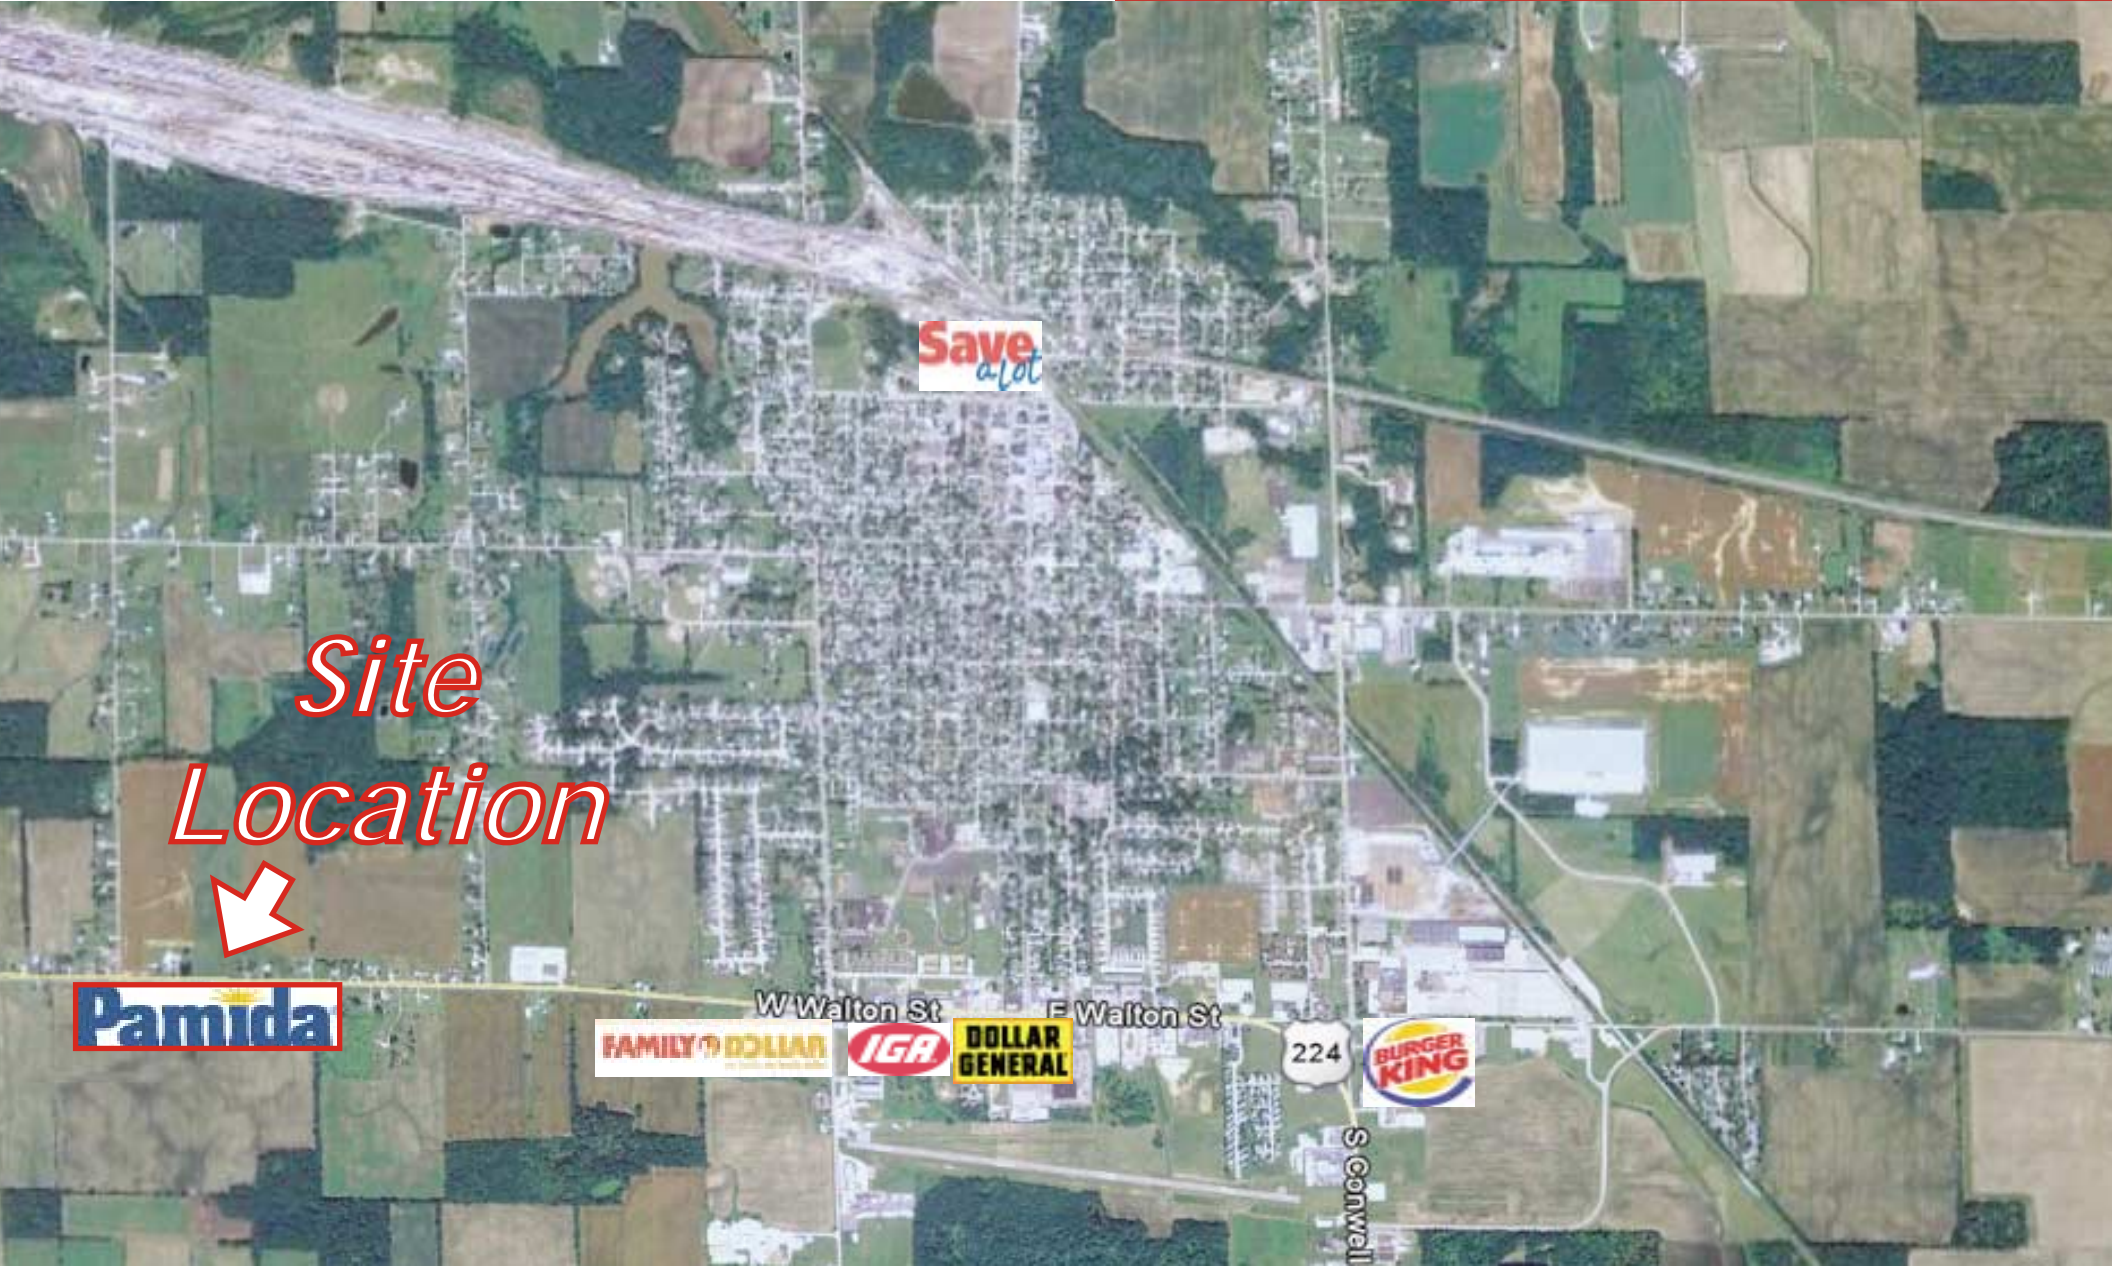

FOR LEASE
43,600 Square Feet

4113 US HWY 224 W
Willard, OH 44890

Asking Rent: \$3.25 p/s/f

- *City in Huron County*
- *Huron County Population: 59,801 people*
- *City Population: 6,711 people*
- *Median Age: 32*
- *Median Income: \$32,136*

*Site
Location*

Pamida

Save
a lot

W Walton St

E Walton St

FAMILY DOLLAR

IGA

DOLLAR
GENERAL