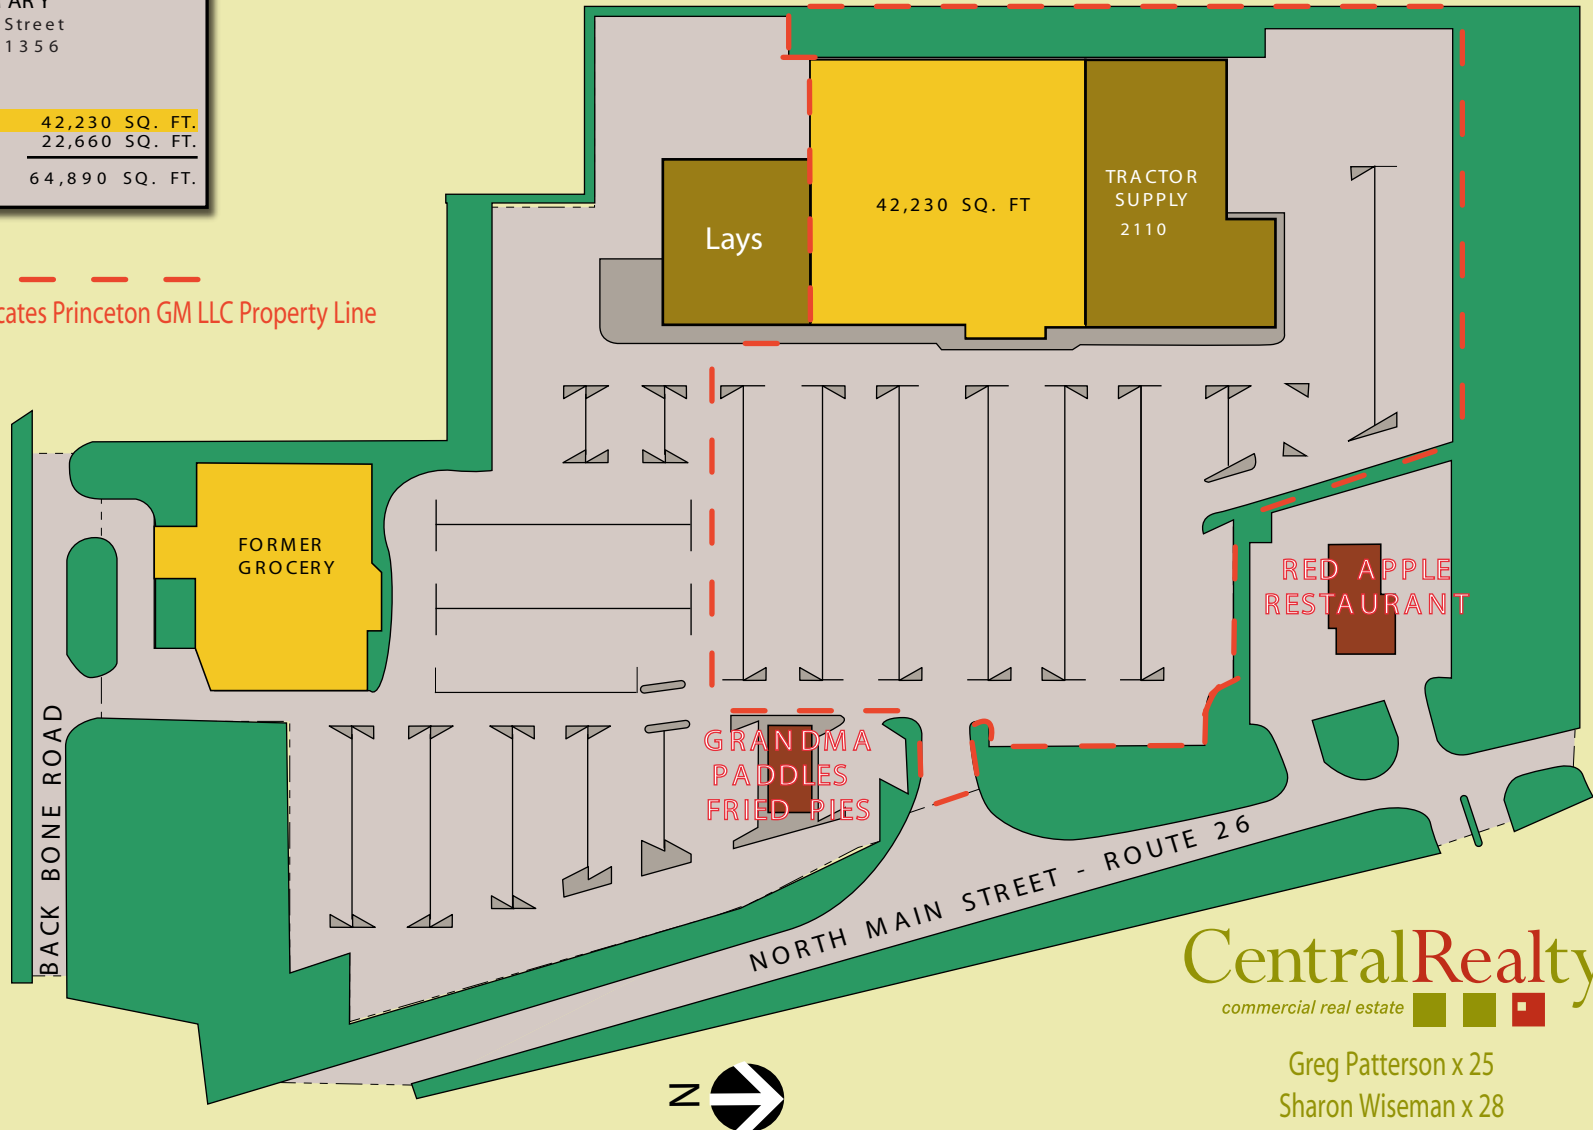

PRINCETON SHOPPING CENTER

Princeton, Illinois

SITE SUMMARY	
2110 N Main Street Princeton, IL 61356	
Former Grocery The Closet	
Available	42,230 SQ. FT.
2110 Tractor Supply	22,660 SQ. FT.
Total Square Footage	64,890 SQ. FT.

KEY	
	VACANT
	ANCHOR
	LEASED

*Indicates Princeton GM LLC Property Line

CentralRealty
commercial real estate

Greg Patterson x 25
Sharon Wiseman x 28
331 West Thornton Avenue
St. Louis, MO 63119
314.862.5557 phone
888.222.2446 toll free
314.862.7996 fax
www.central-realty.com