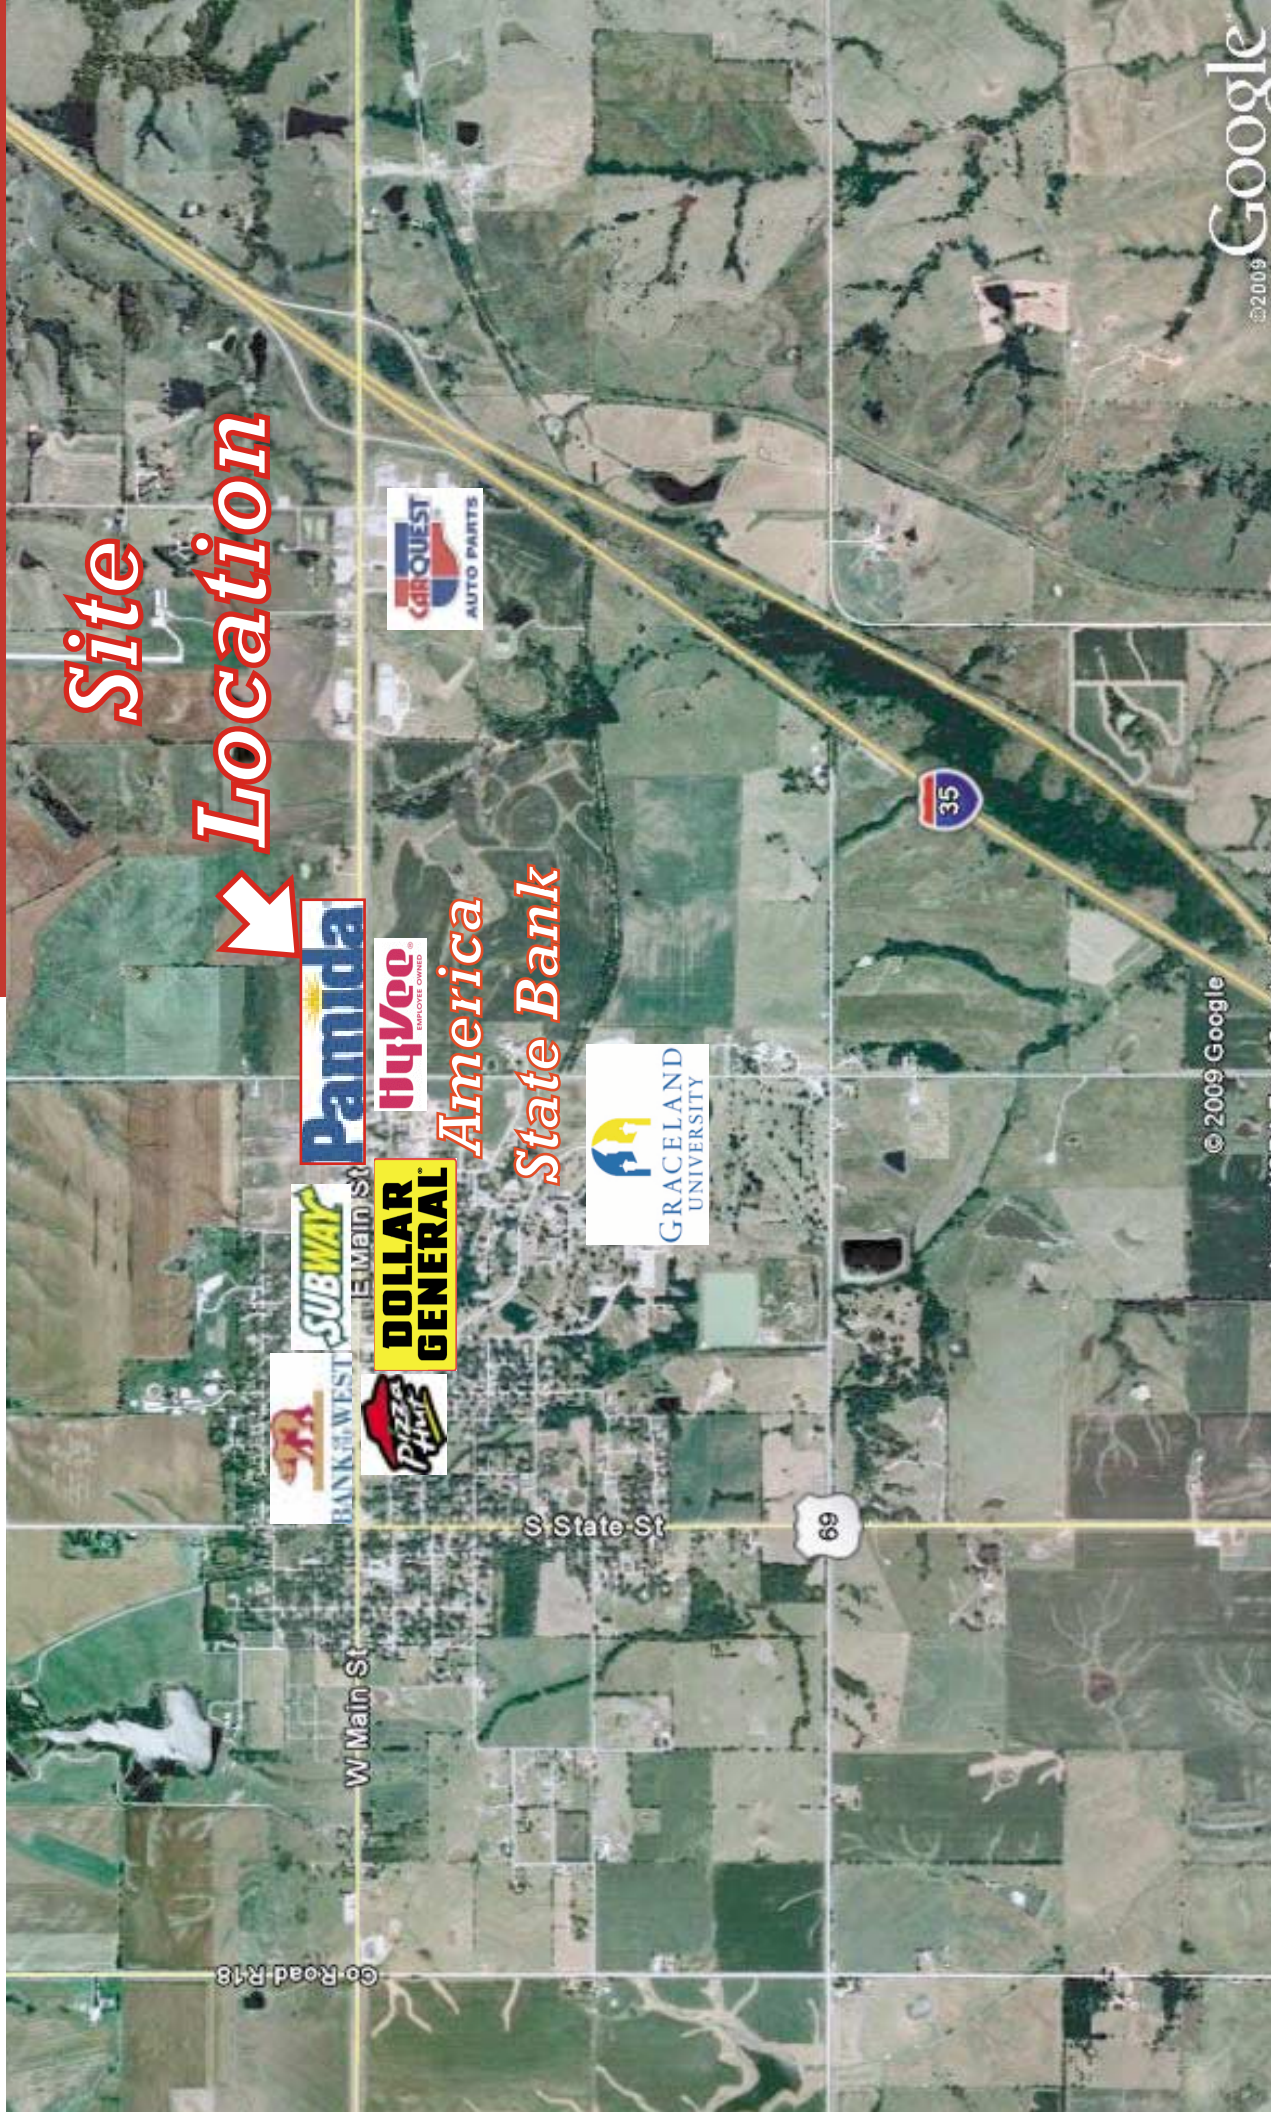

Lamoni, IA Town Map

**Site
Location**

Pamida

HuVoo
EMPLOYEE OWNED

America

State Bank

SUBWAY

**DOLLAR
GENERAL**

Pizza Place

BANK WEST

**GRACELAND
UNIVERSITY**

**CARQUEST
AUTO PARTS**