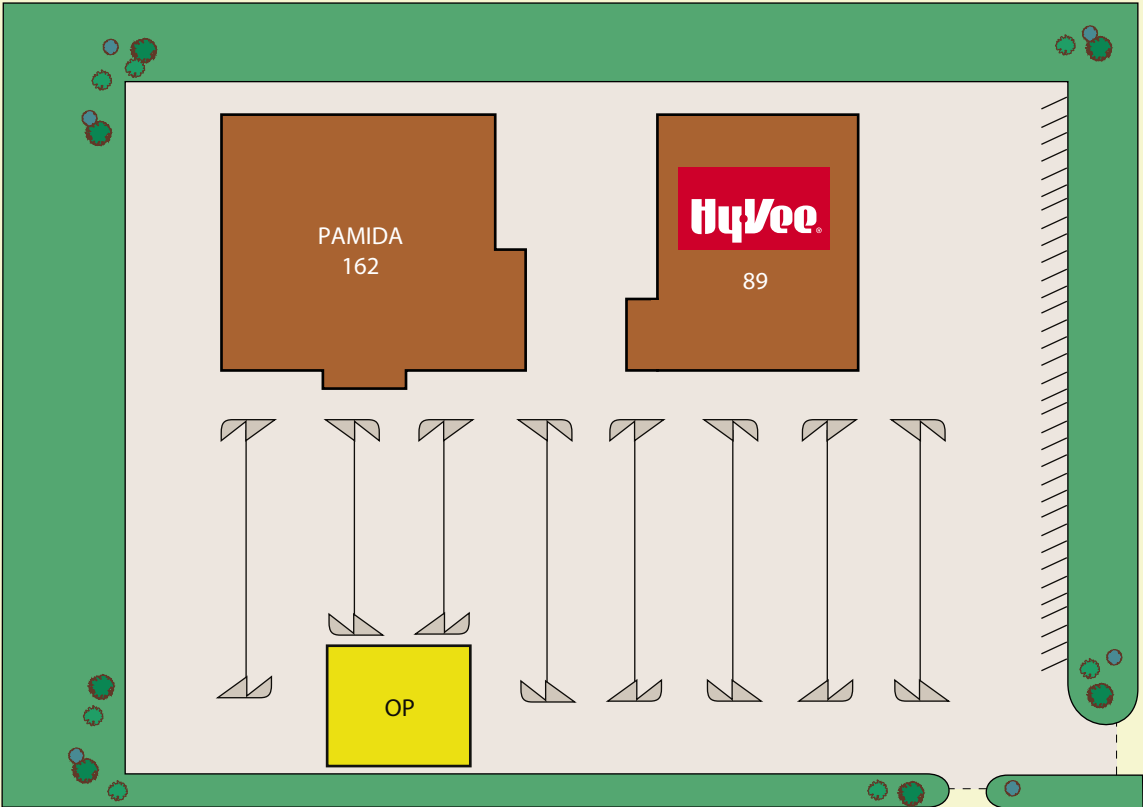

Albia, Iowa

SITE SUMMARY		
89-162 US HWY 34		
Albia, IA		
162	Pamida	26,540 SQ. FT.
89	Hy-Vee Foods	19,000 SQ. FT.
OP	Available Outparcel	5,000 SQ. FT.
Total Square Footage		45,540 SQ. FT.

KEY	
	VACANT
	ANCHOR
	LEASED